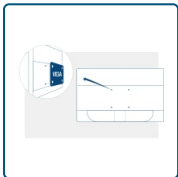

Vesa Mount

AOC's Ergo Base stands bring versatility, sturdiness and ease of use in one package. But do you still want to use your wall mount or multi-monitor setup using desk mounts? VESA mounts bring you the uppermost flexibility. Upside-down, in pivot mode, on top of each other, attach your monitor wherever you want using 3rd party mounts and stands thanks to the VESA mount option.