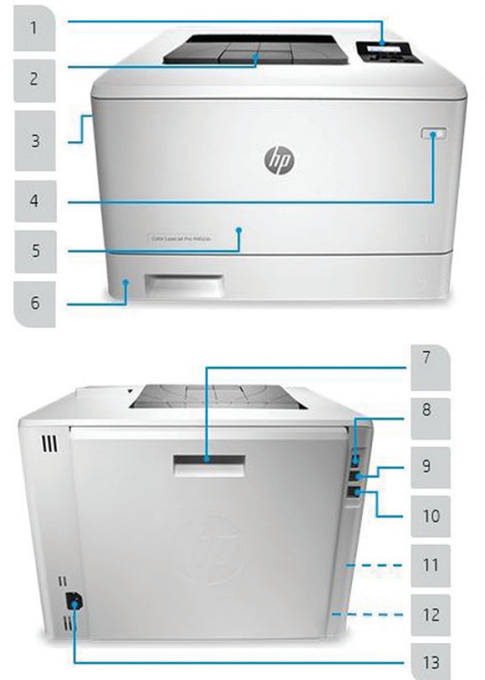

Product walkaround

HP Color LaserJet Pro M452dn shown

1. 2-line LCD control panel
2. 150-sheet output bin
3. Front door release button (access to HP JetIntelligence Toner cartridges)
4. Power on/off button
5. 50-sheet multipurpose tray 1
6. 250-sheet tray 2
7. Rear door (provides access to print path)
8. USB port for job storage and PIN printing
9. Hi-Speed USB 2.0 printing port
10. Ethernet port
11. Automatic two-sided printing
12. 1.2 GHz processor
13. Power connection

Series at a glance

Model	HP Color LaserJet Pro M452nw	HP Color LaserJet Pro M452dn
Product number	CF388A	CF389A
Colour print speed, A4	Up to 27 ppm	Up to 27 ppm
Duplex printing	Manual	Automatic
Control panel	2-line LCD	2-line LCD
Standard/maximum input	300/850 sheets	300/850 sheets
Networking	Gigabit Ethernet, wireless 802.11b/g/n	Gigabit Ethernet
Mobile printing capability	Wireless direct printing, HP ePrint, Apple AirPrint, Mopria-certified, Google Cloud Print™ 2.0	HP ePrint, Apple AirPrint, Mopria-certified, Google Cloud Print 2.0